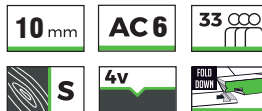

Made in Austria

ELEGANCE

šírka dosky
159 mm

MOC S DPH
20,90 €/m²

QUALITY FLOORS. MADE IN SALZBURG.

NEW COLLECTION

Made in Austria

LOTUS

šírka dosky
244 mm

MOC S DPH
24,90 €/m²

dub como

QUALITY FLOORS.
MADE IN SALZBURG.